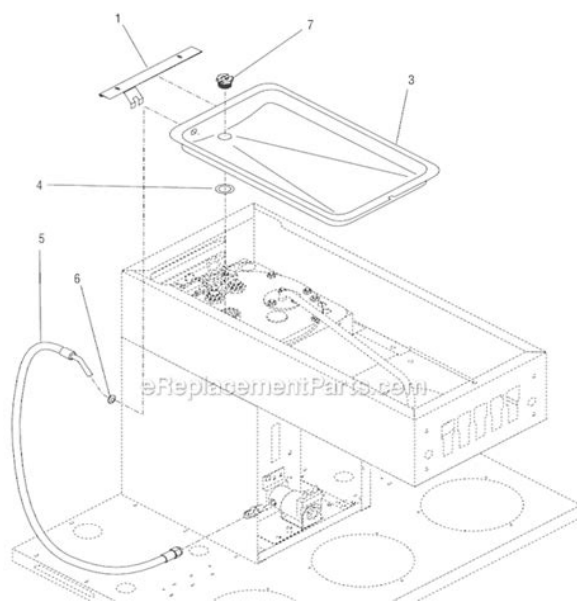

and noticed the valve where the hot water goes was not even screwed tightly. Instead it was just barely on both machines. He said it should have been more secure than that, but not all the way tight. ALL I HAVE TO SAY TO BUNN BE BETTER THAN THIS!!!! IF you stand behind your product so much you have to put a PRIDE STICKER in the machine, make dang sure its 100%. This tea brewer has a quick brew feature which creates shorter brewer cycles, and able to hold 3 gallons at once. The SplashGard funnel keeps hot liquid from the operators hands, and an adjustable steep time gives you control over flavor extraction. Product excluded from promotions and coupons. Note Image is a representation.

<http://florentineholding.com/images/boston-subsat-7-manual.pdf>

Actual product may vary based on model, size, and options selected. You must have JavaScript enabled in your browser to utilize the functionality of this website. Please call to check status. Please call to check status. There's nothing more refreshing than a big glass of iced tea, so make sure you have enough on hand for to quench even the hardest thirst. Investing in a dedicated iced tea brewing system allows customers to get in, get their drink, and get on with their lives. Commercial iced tea makers typically come in three sizes three gallon, five gallon, or systems that have the ability to brew either three or five gallons. Simply choose the Curtis or Bunn iced tea maker that best fits the needs of your store, kitchen, or cafe, and start the summer season out right. Another feature to take into consideration is the operating functions. If you're looking for something more adjustable, however, you're in luck. Curtis and BUNN both currently offer iced tea makers which feature the ability to select brew size, as well as flavor profiles. The Curtis and BUNN Iced Tea Brewer take a little more training to use properly, but the payoff is a customizable batch of tea that will leave your customers smiling. You can simply remove the item from your cart. You have no obligation to purchase the product once you know the price. You can simply remove the item from your cart. Something went wrong. Learn more opens in a new window or tab This amount is subject to change until you make payment. For additional information, see the Global Shipping Program terms and conditions opens in a new window or tab This amount is subject to change until you make payment. If you reside in an EU member state besides UK, import VAT on this purchase is not recoverable. For additional information, see the Global Shipping Program terms and conditions opens in a new window or tab Delivery times may vary, especially during peak periods.

<https://1866ilovejunk.com/images/boston-subsat-6-owners-manual.pdf>